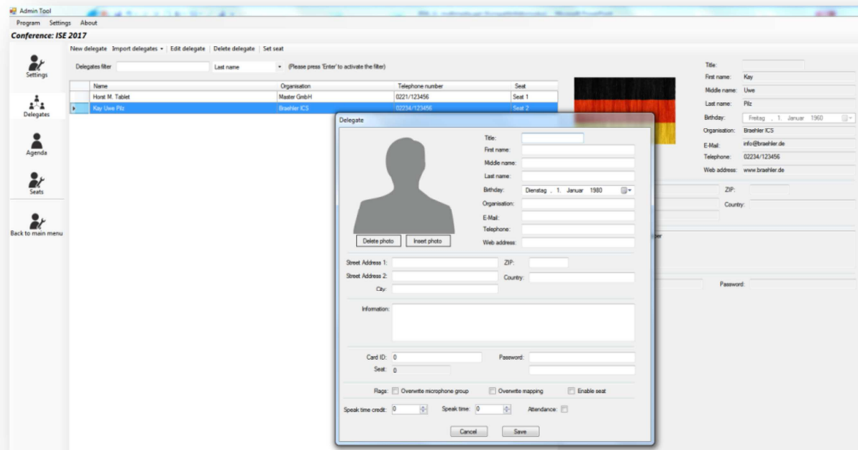

## brählerOS Admin Tool Component smart Conferencing for *DIGIMIC* Administration and Setup Software

Included in Single Conference Licence (OS.0100); Multi Conference Licence (OS.1000);  
Conference Licence (OS.0001.E); Concurrent User Licence (OS.0005.E).

Application example

### Description

Admin-Tool Component is the central Administration and Setup Software, based on brählerOS, to create all kinds of meetings and big conferences. This tool is essential for every conference and congress administrator, being helpful to optimize the day-to-day conference operation at ease. With this tool you can plan and organize a conference, manually or automatically detect conference units, write the agenda, create participants or change participant data, upload and manage documents, and many more.

#### Room Combining / Multi DCEn

Use the Admin-Tool Component to comfortably manage delegate units within one system. The Admin-Tool automatically detects all DIGIMIC DCEns in the network and combines them into one large overall system with a click. The detected DCEns can be individually connected to fit your particular needs.